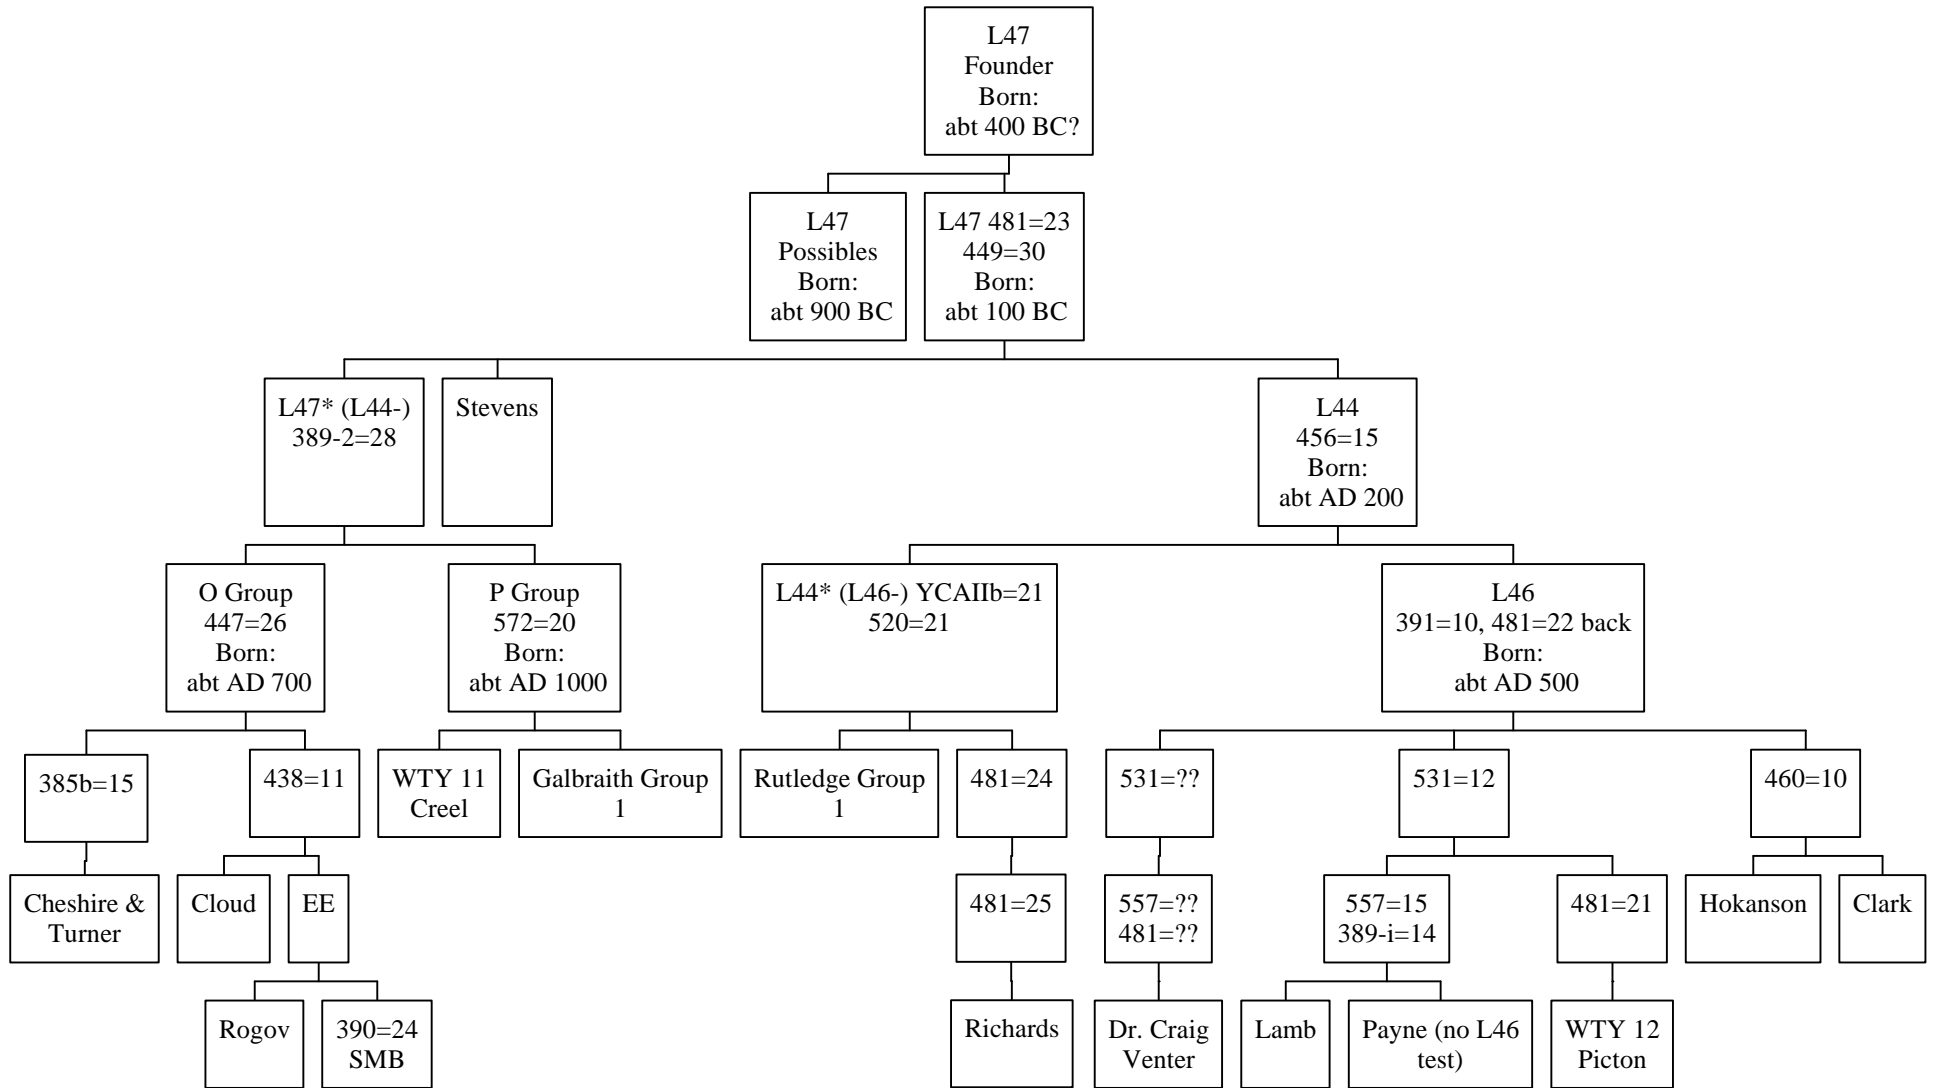

## *Branches of L47*

Members: AB=16,CDEF=30,Nulls=47,Frisians=39,L47Poss=19,  
L47=13, Total = 164. Experimental tree sorted by STR count of  
R1b-U106 Project data. Dashed "groups" are more dubious.  
Compare with future WTY Project results. cdm029, 2009.5.30.